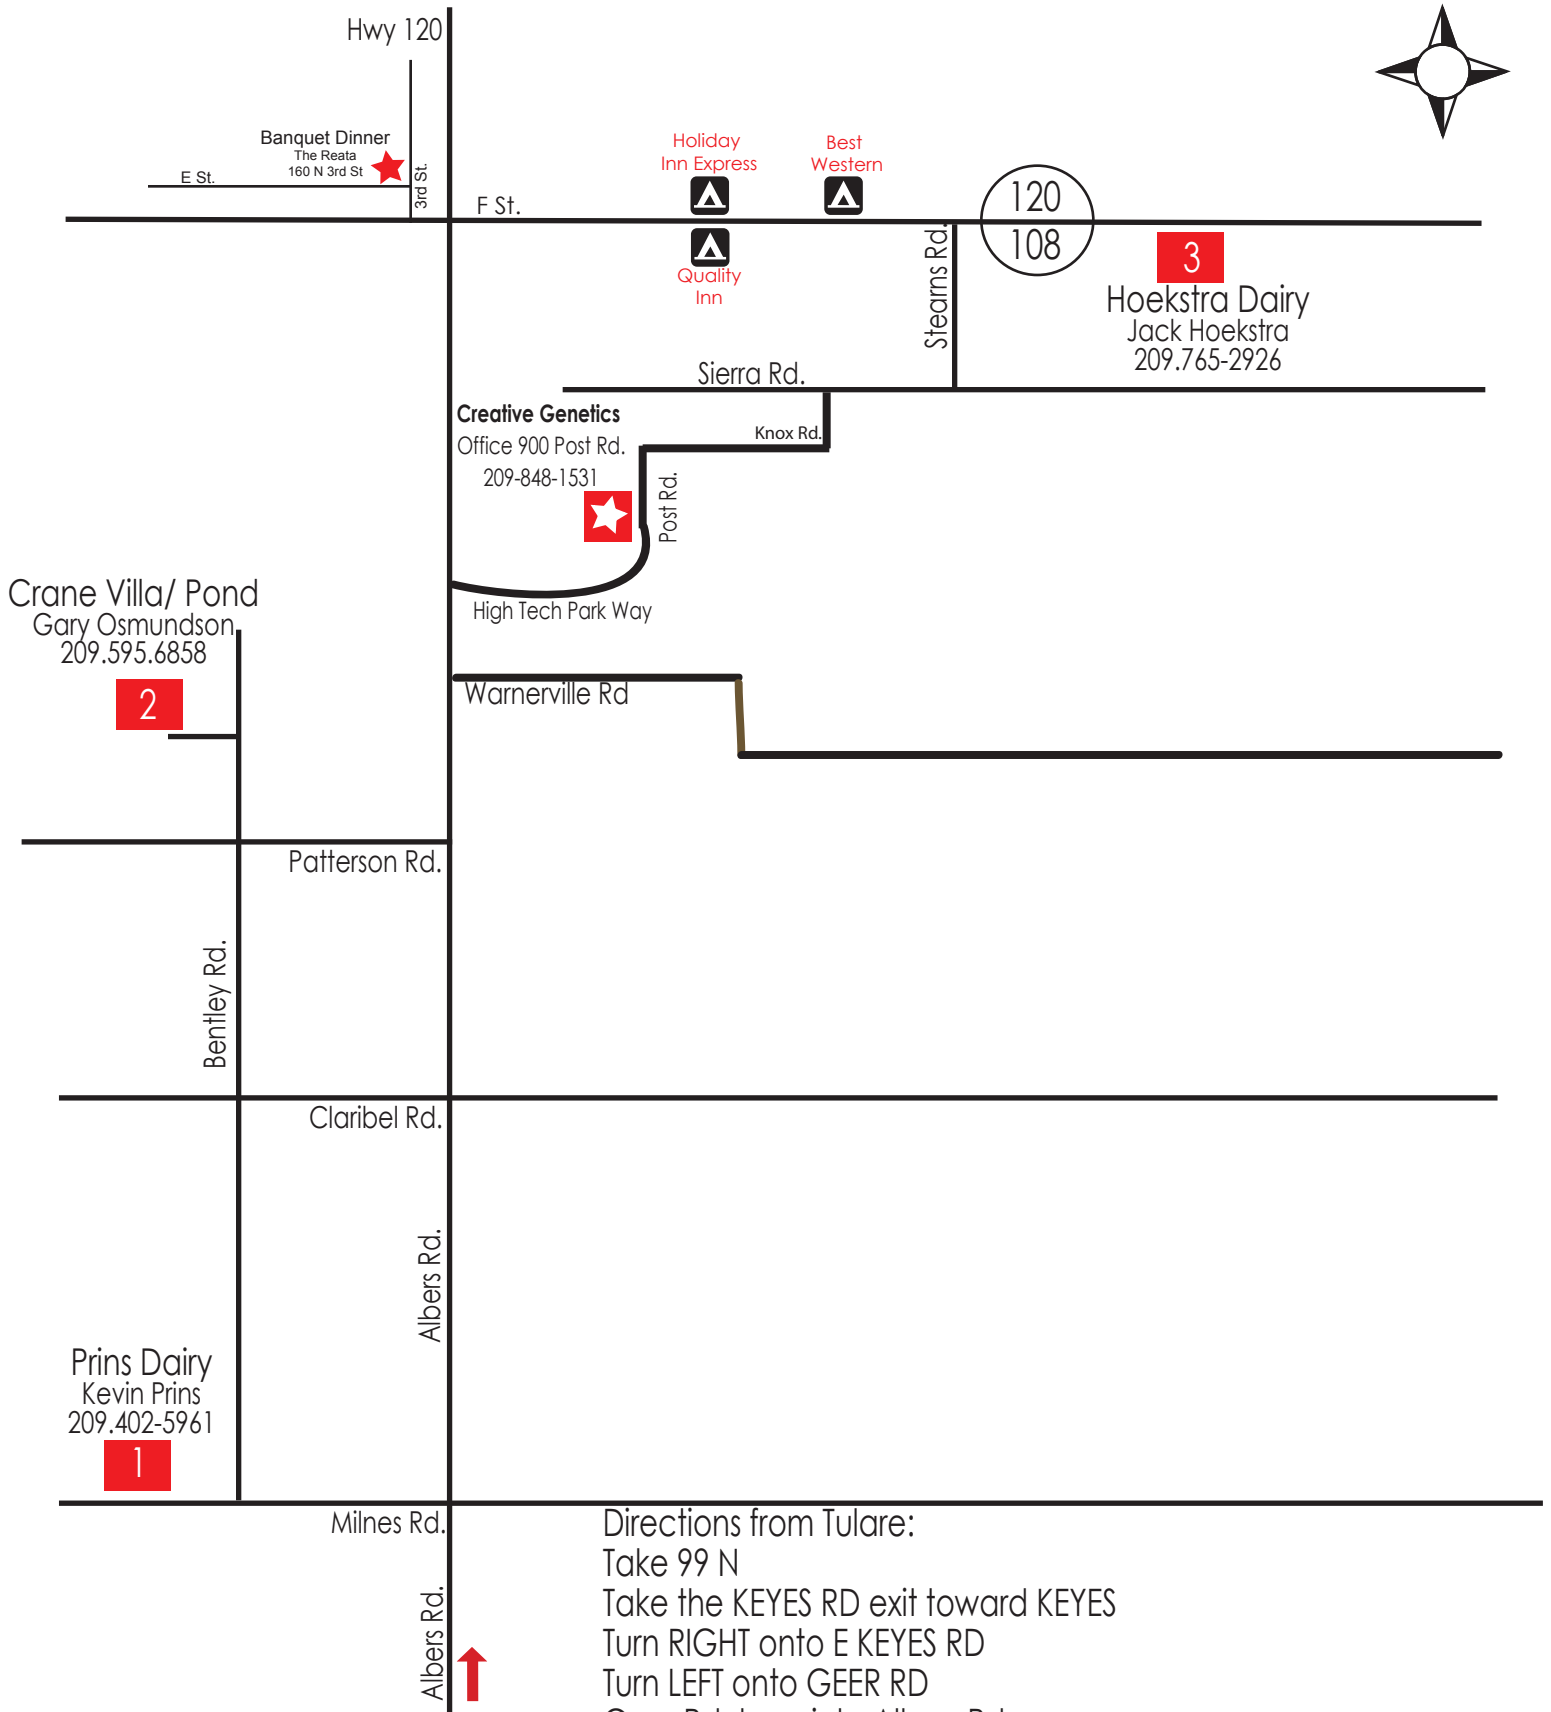

Open House .February 17th, 2012

Banquet Dinner
The Reata
160 N 3rd St

Holiday
Inn Express

Best
Western

Quality
Inn

120
108

3

Hoekstra Dairy
Jack Hoekstra
209.765-2926

1

Directions from Tulare:
Take 99 N
Take the KEYES RD exit toward KEYES
Turn RIGHT onto E KEYES RD
Turn LEFT onto GEER RD
Geer Rd. turns into Albers Rd.
Follow map from here