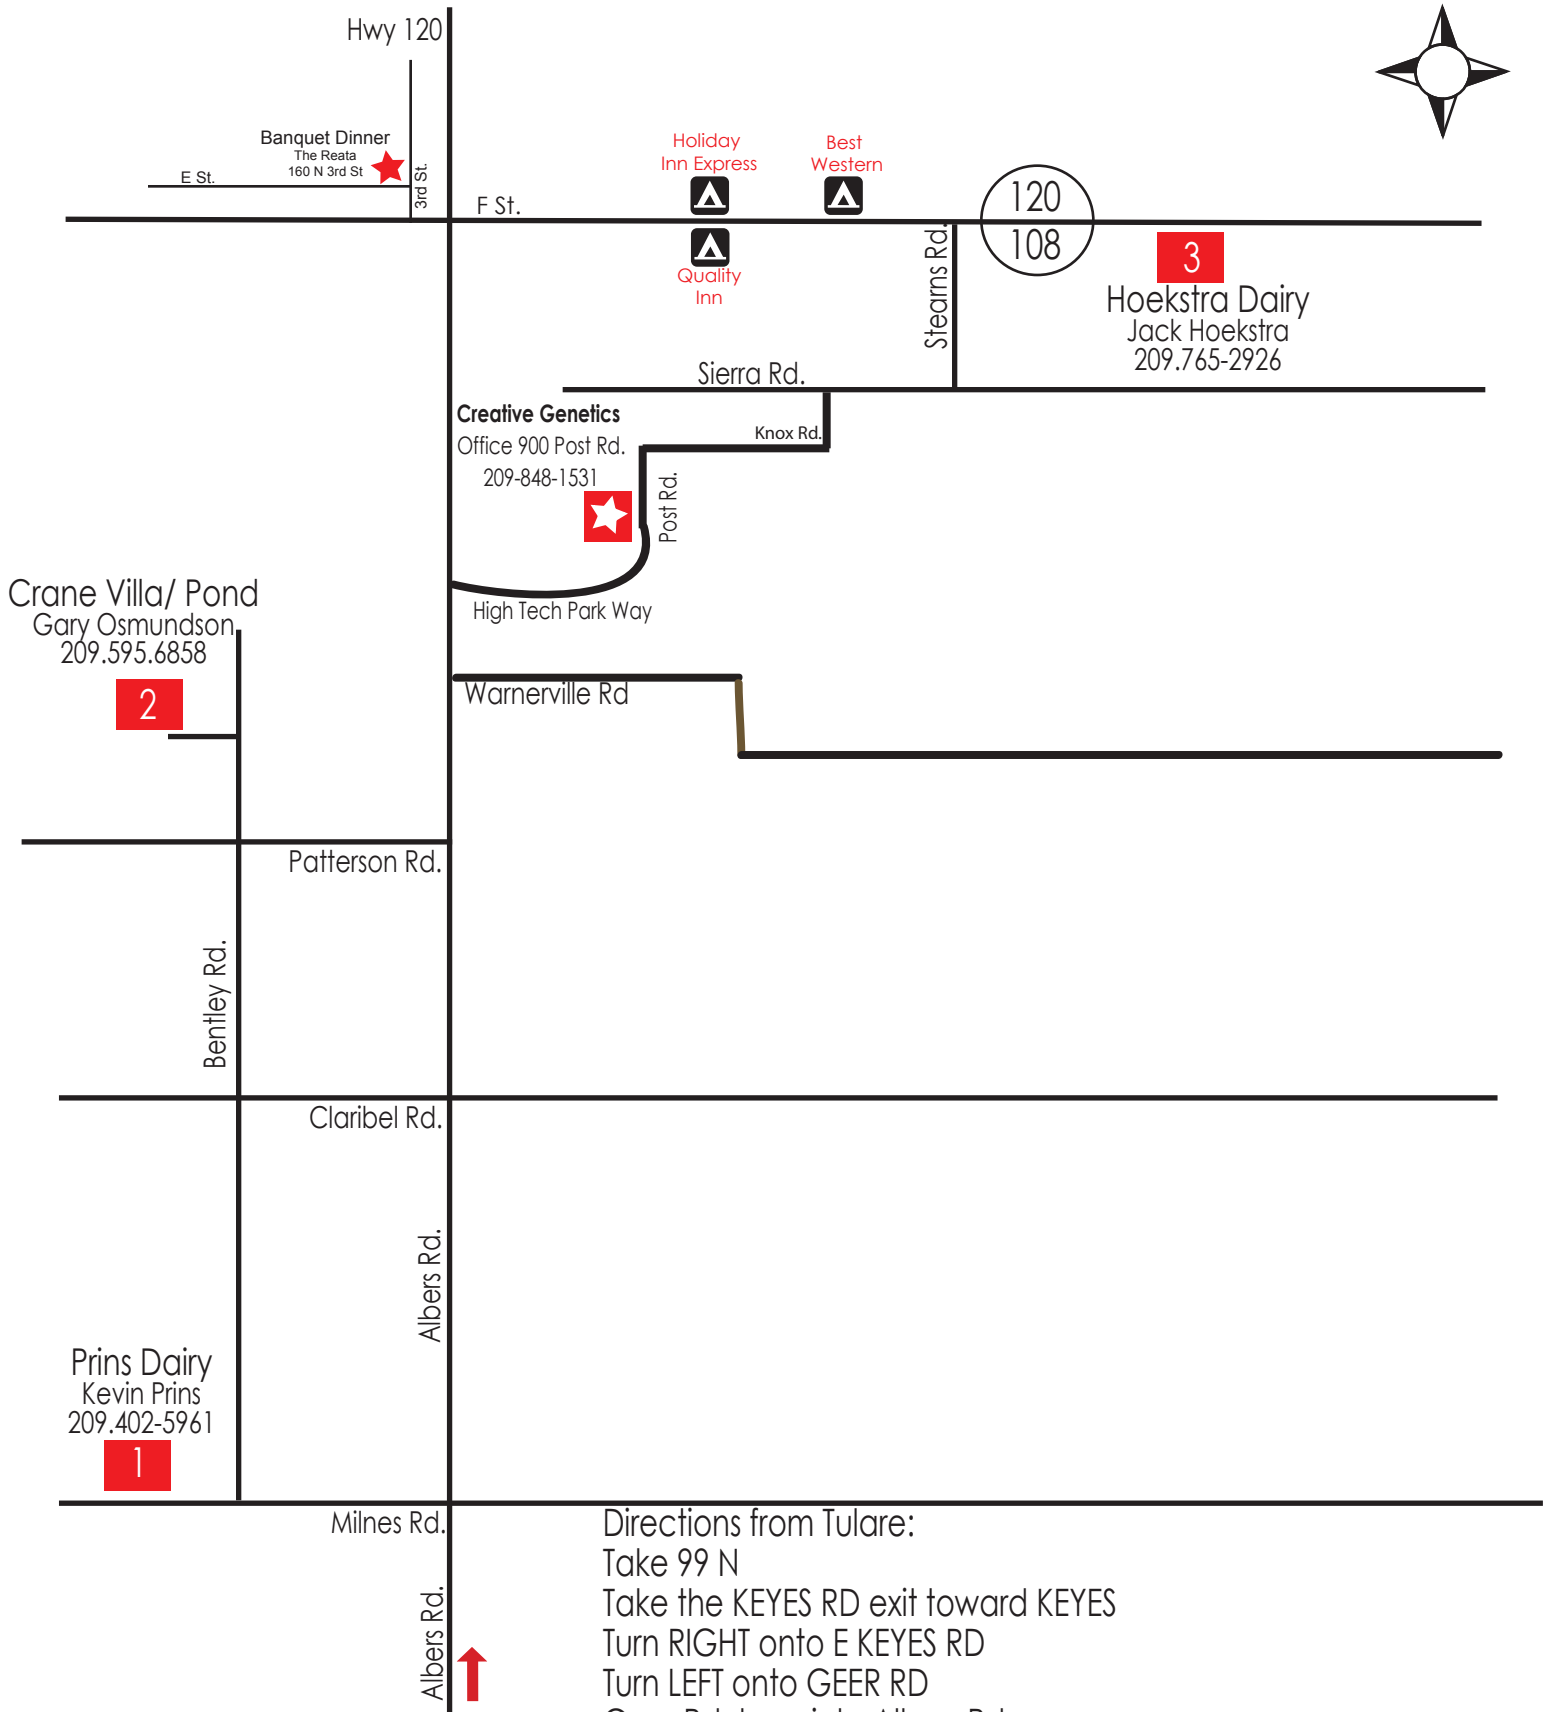

# Open House .February 17th, 2012

Directions from Tulare:  
Take 99 N  
Take the KEYES RD exit toward KEYES  
Turn RIGHT onto E KEYES RD  
Turn LEFT onto GEER RD  
Geer Rd. turns into Albers Rd.  
Follow map from here