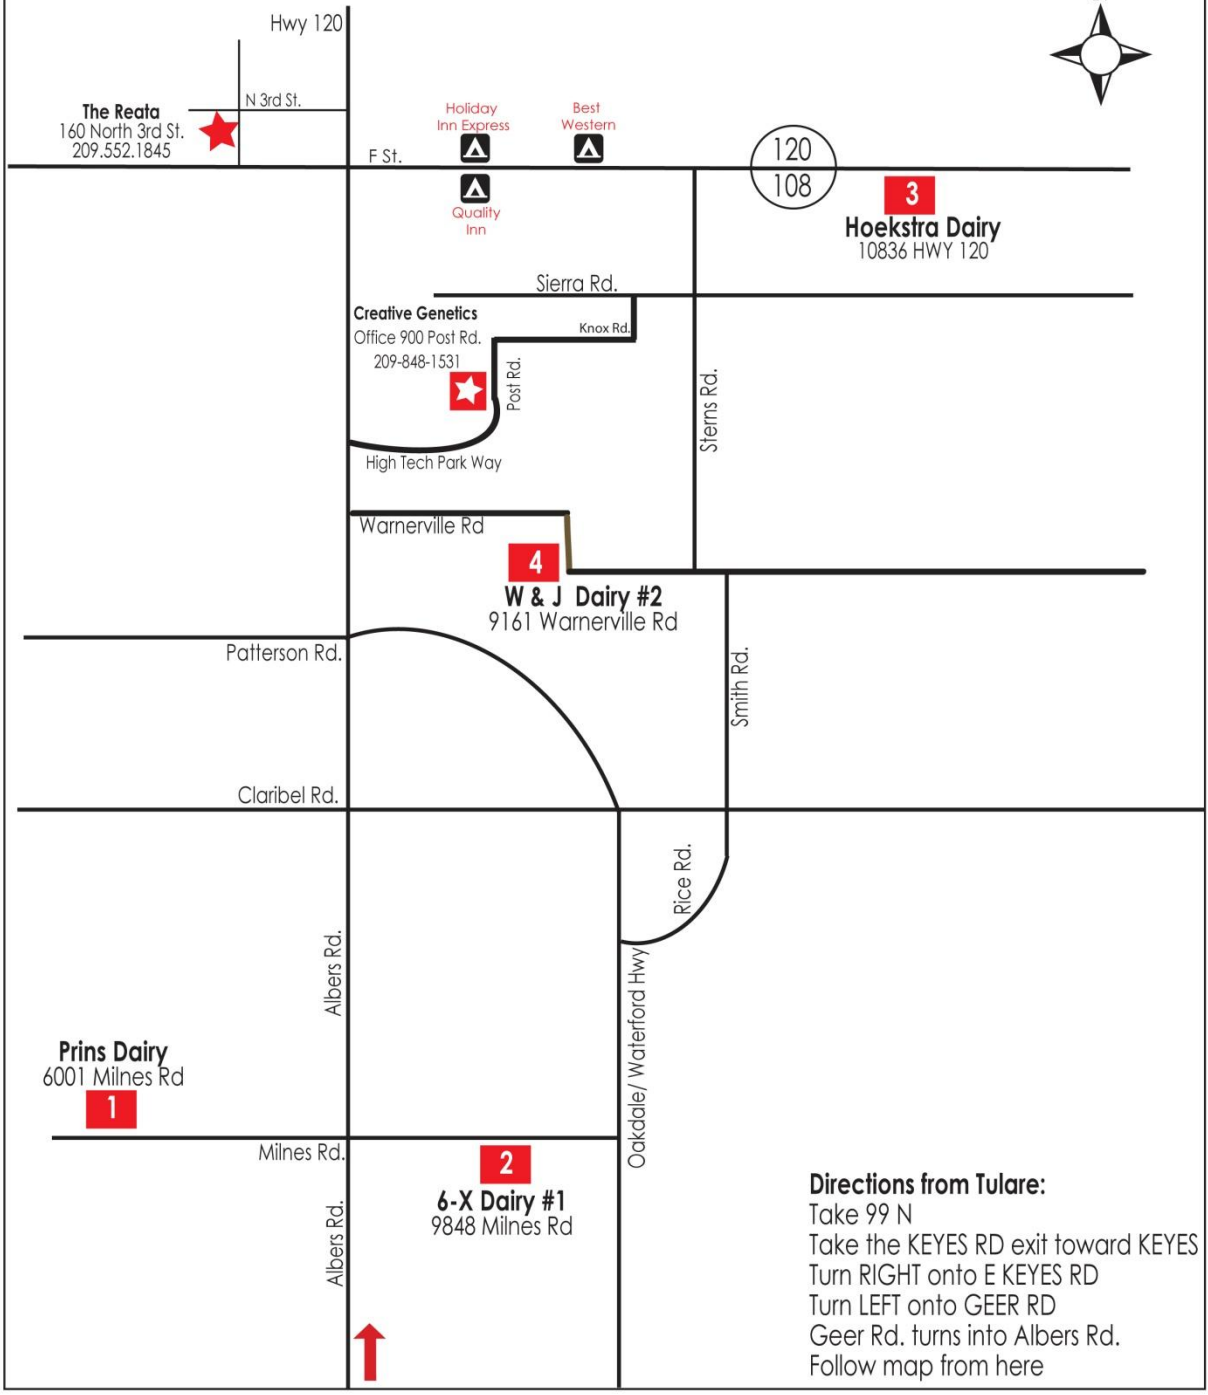

## 10:30 am- 6-X Dairy #1

9848 Milnes Rd. Modesto, CA 95357

## 12:00 pm- Hoekstra Dairy

(Lunch will be served)

10836 HWY 120 Oakdale, CA 95361

## 2:30 pm- W & J Dairy #2

9161 Warnerville Rd Oakdale, CA 95361

# Open House - February 15th, 2013

**Directions from Tulare:**  
 Take 99 N  
 Take the KEYES RD exit toward KEYES  
 Turn RIGHT onto E KEYES RD  
 Turn LEFT onto GEER RD  
 Geer Rd. turns into Albers Rd.  
 Follow map from here